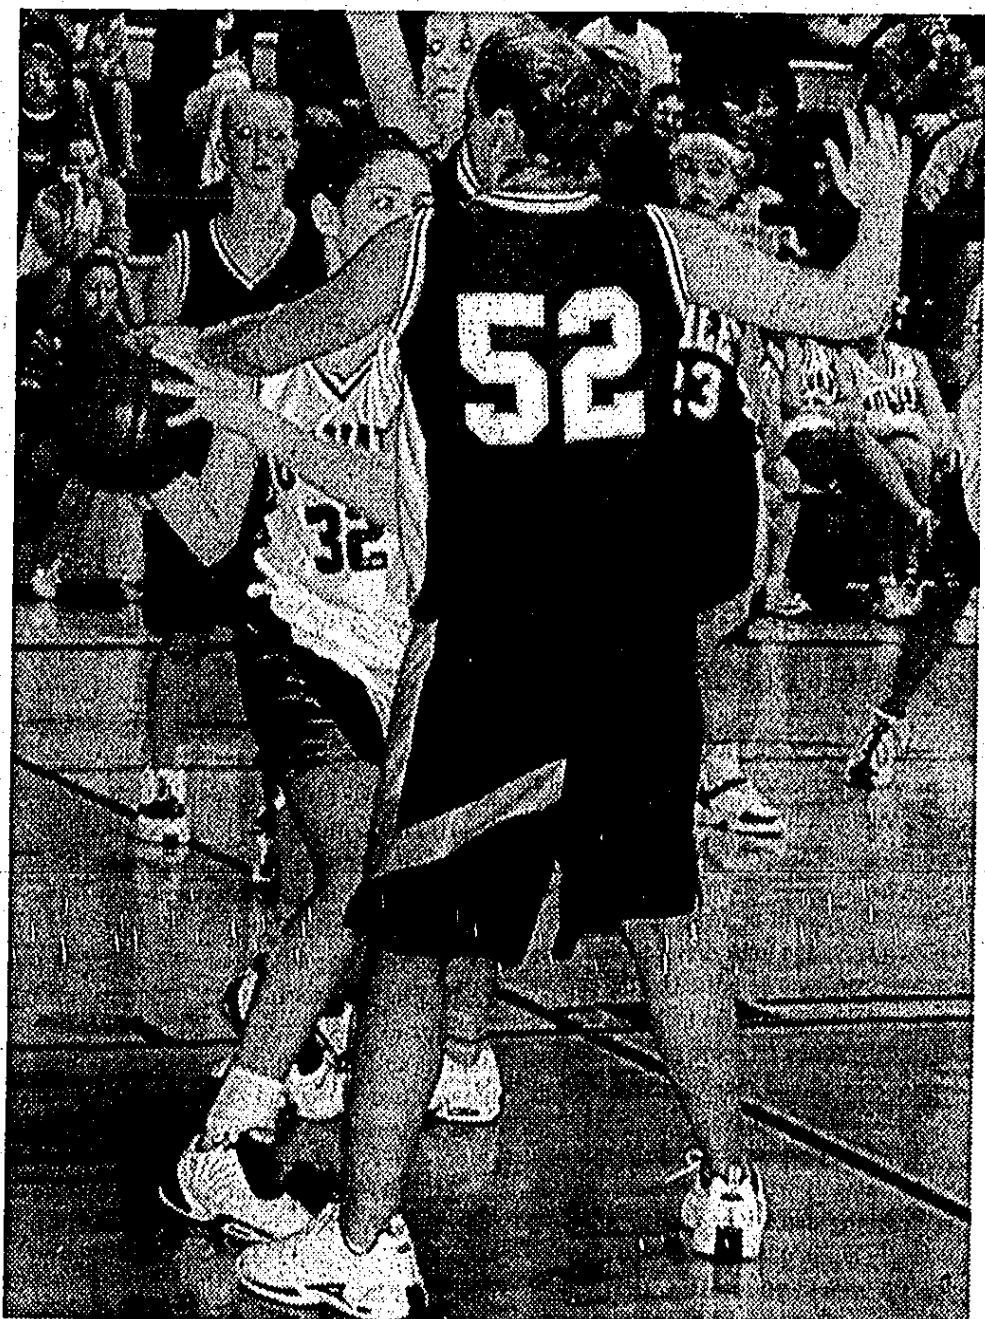

"It's the same story we've had about the last four or five games," said Miller. "We play hard but they lock up our offense by stopping the inside game. Either we can't get the ball into our post people where they can do some damage or we get it in too soon when the girls aren't in good scoring position."

The Wildcats hung in there tight most of the way and actually out-scored the Lions, 13-8, to draw to within three, 25-22, going into the 4th quarter. Could this be the time to break through?

"I thought we did a nice job in the 3rd quarter getting the ball inside and hitting some shots," said Miller. "The momentum definitely was ours, but our first four touches of the 4th quarter we had turnovers and then we fouled them when they got the ball and they were able to pull away again."

Shayna Duncan returned to the line-up and scored a team-high nine points. Booth and Parker scored eight points each.

The Wildcat junior varsity also lost both outings—but by a combined five points. Buhler edged the Cats, 36-33, Tuesday night and Goddard held off a late rally for a 36-34 victory.

Nicole Hackley topped the scoring for Mulvane against Buhler. She had 10 points. Sara McKnight had nine points, Lacie Leatherman chipped in six and Stephanie Tatum had four.

At Goddard, Hackley and McKnight shared scoring honors with 12 points each and guard Kayla Oblinger tossed in six.

Trouble surrounds Wildcat Kim Mangus (32) against Buhler