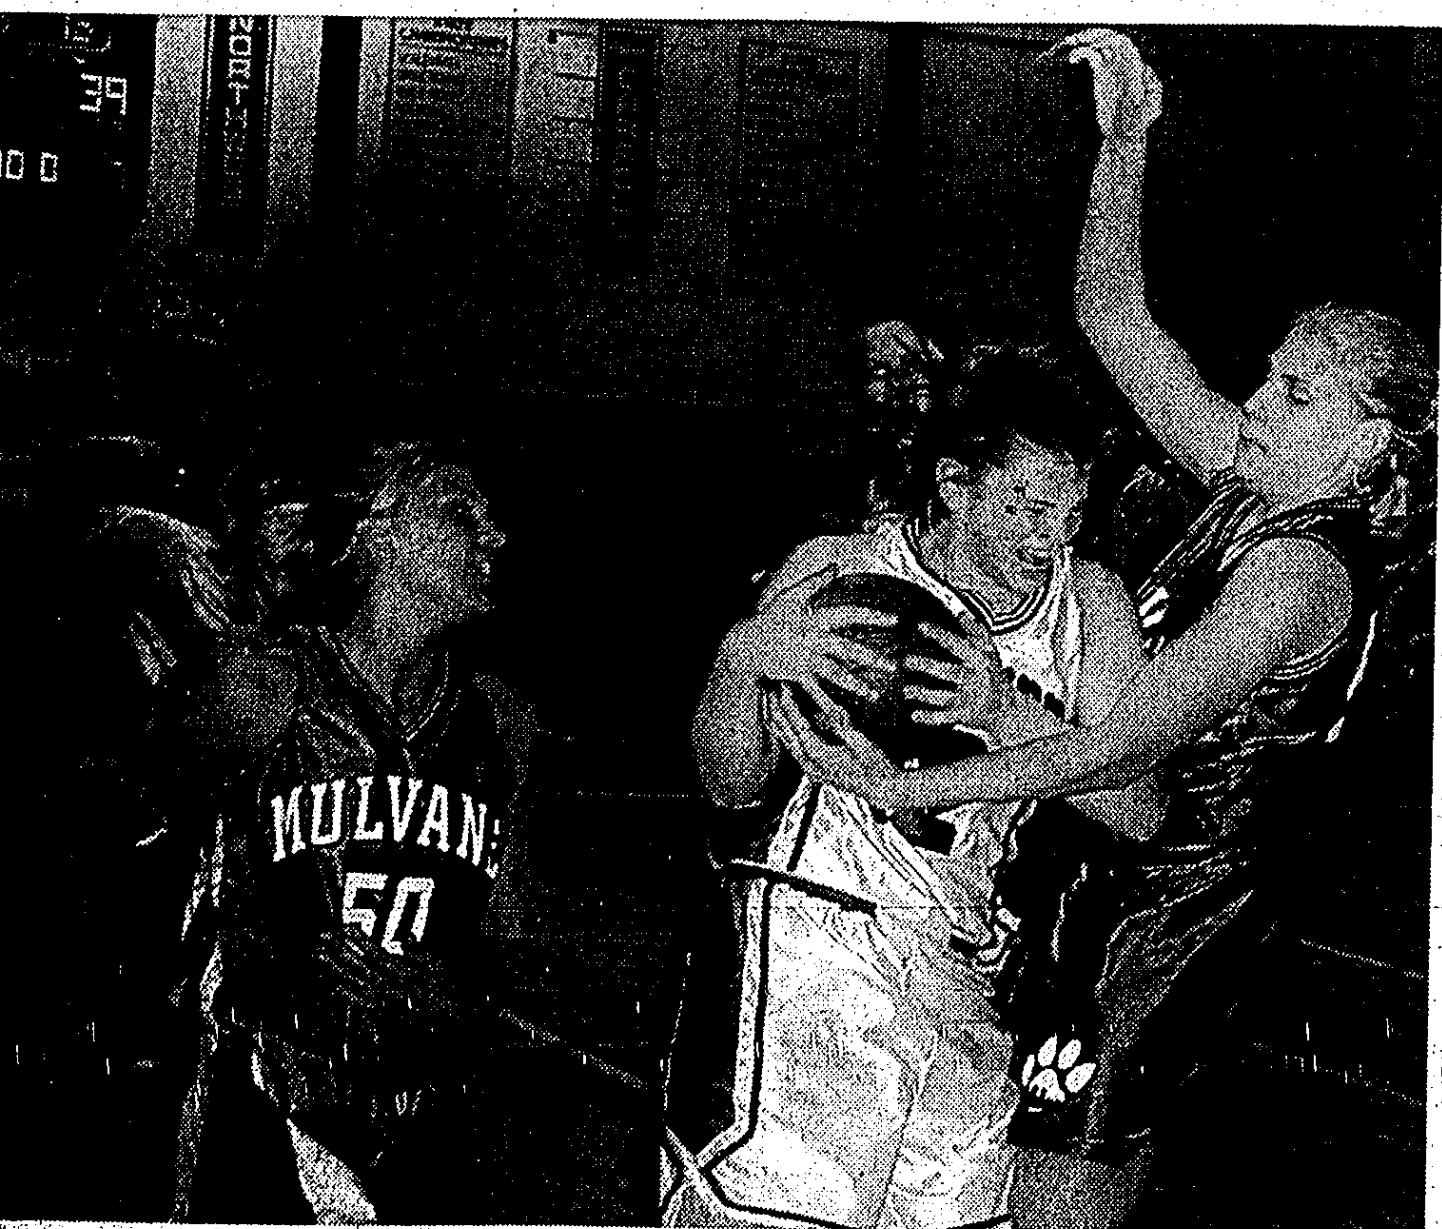

The game was still tight when Booth picked up No. 5. "The ironical thing is that we had a sub at the table waiting to go in for her but it just didn't happen fast enough," said Miller. "In the long run, we had too many turnovers. We work on pressure every week, every practice, but we don't seem to improve. It's something I've seen every year I've been here."

The Wildcats had solid balance scoring-wise and good scoring off the bench. The senior Parker closed out her career with nine points and Kris Lazar scored eight, but both were held under their season average. Booth finished with seven points and Shayna Duncan also had seven. Guard Kari Leonard scored six and guard Melissa Doerfer scored four points. Both Kim Mangus and Kayla Linnebur had a point off the bench.

"I thought another big difference in this game was their post play," said Miller. "I was really disappointed in the way we defended their post," said Miller. "When they enter the ball, they play the same game—high, low—that we do, so we knew what they were doing and still didn't defend it. Their post people really hurt us this time. In previous games, they didn't hurt us that much."

Mulvane seniors LaShelle Parker (right) and Kris Lazar try to wrestle a rebound away from Goddard player