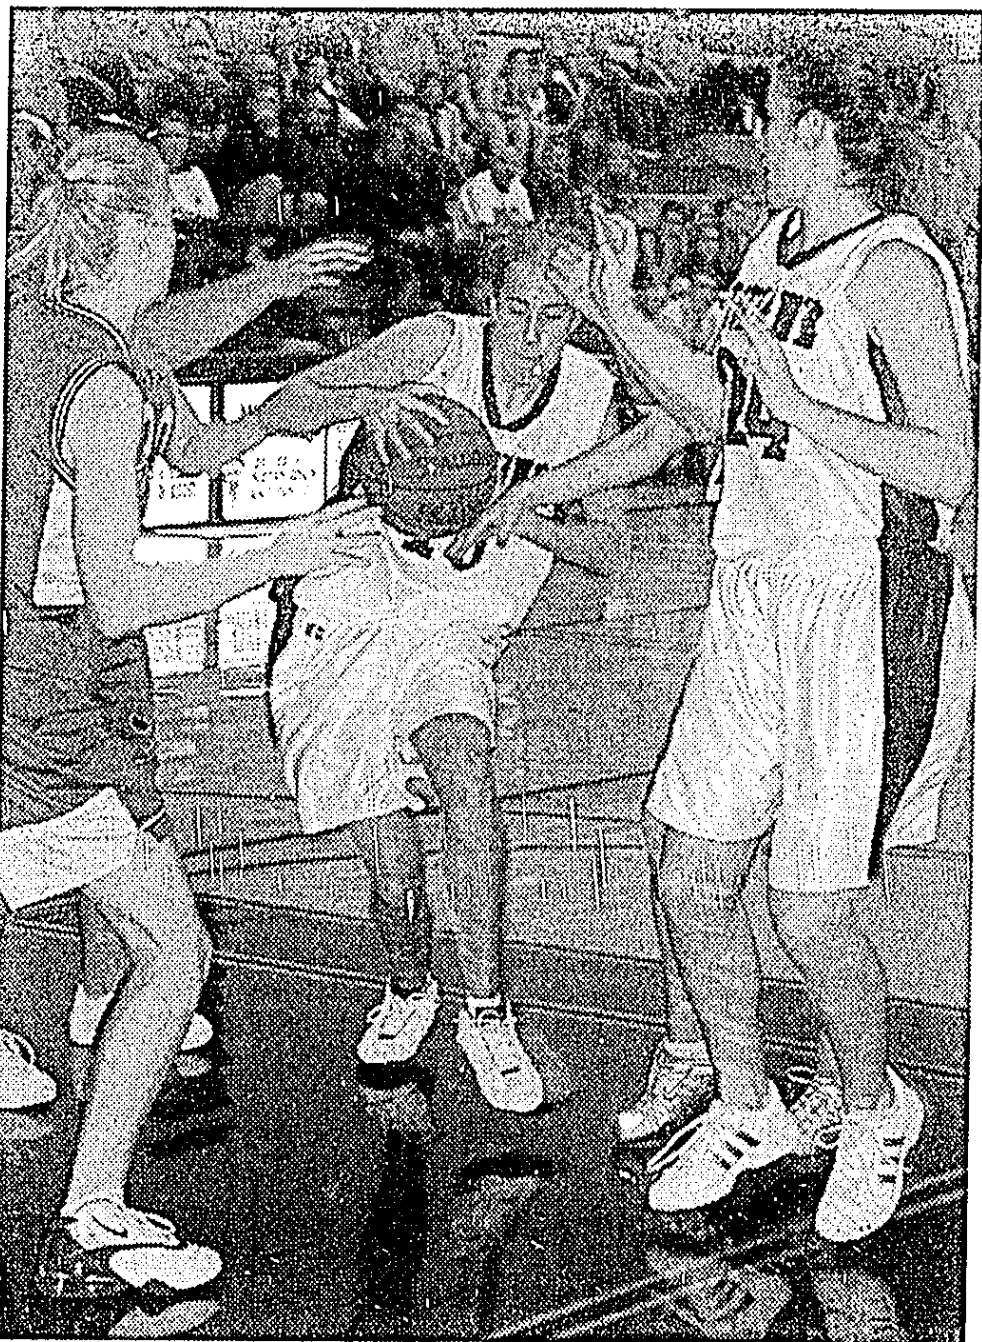

It wasn't the way I wanted to start the season but I told the girls afterwards that I was pleased with their effort," said Miller. "With all the mistakes we made and with the defensive lapses, we were still in the ball game most of the way. The girls fought the whole game and didn't give up. Now we just need to go back into the film room and see how we can play better with the same kind of intensity."

One of the bright spots coming out of the game was the play of untested sophomore Josey Gosch, who played a marvelous game offensively. She finished with a team best 11 points and hit some free throws—nobody else did. Overall, Mulvane was 6 for 19 at the stripe.

"Josey came off the bench and had a good performance," agreed the MHS coach. "We expected that from her but she's not ready to shoulder the whole scoring load by herself. She knew what to do when she got the ball in the paint and she came off the bench with a lot of energy."

Guard Abby Sorensen scored seven points, hitting two "threes." Veteran post player Shayna Duncan, the No. 1 scorer last year for Mulvane, had a shaky start, scoring only six points. Senior Stephanie Tatum finished with five points.

Mulvane pounded the Eagles in the junior varsity outing, 38-27. Top scorers for the Cats were Megan Turner with 10 points, Tara Roberts with eight and Laura Buchanan with six.

Natasha Parman (10) drives into the paint against the Eagles in Mulvane's opener